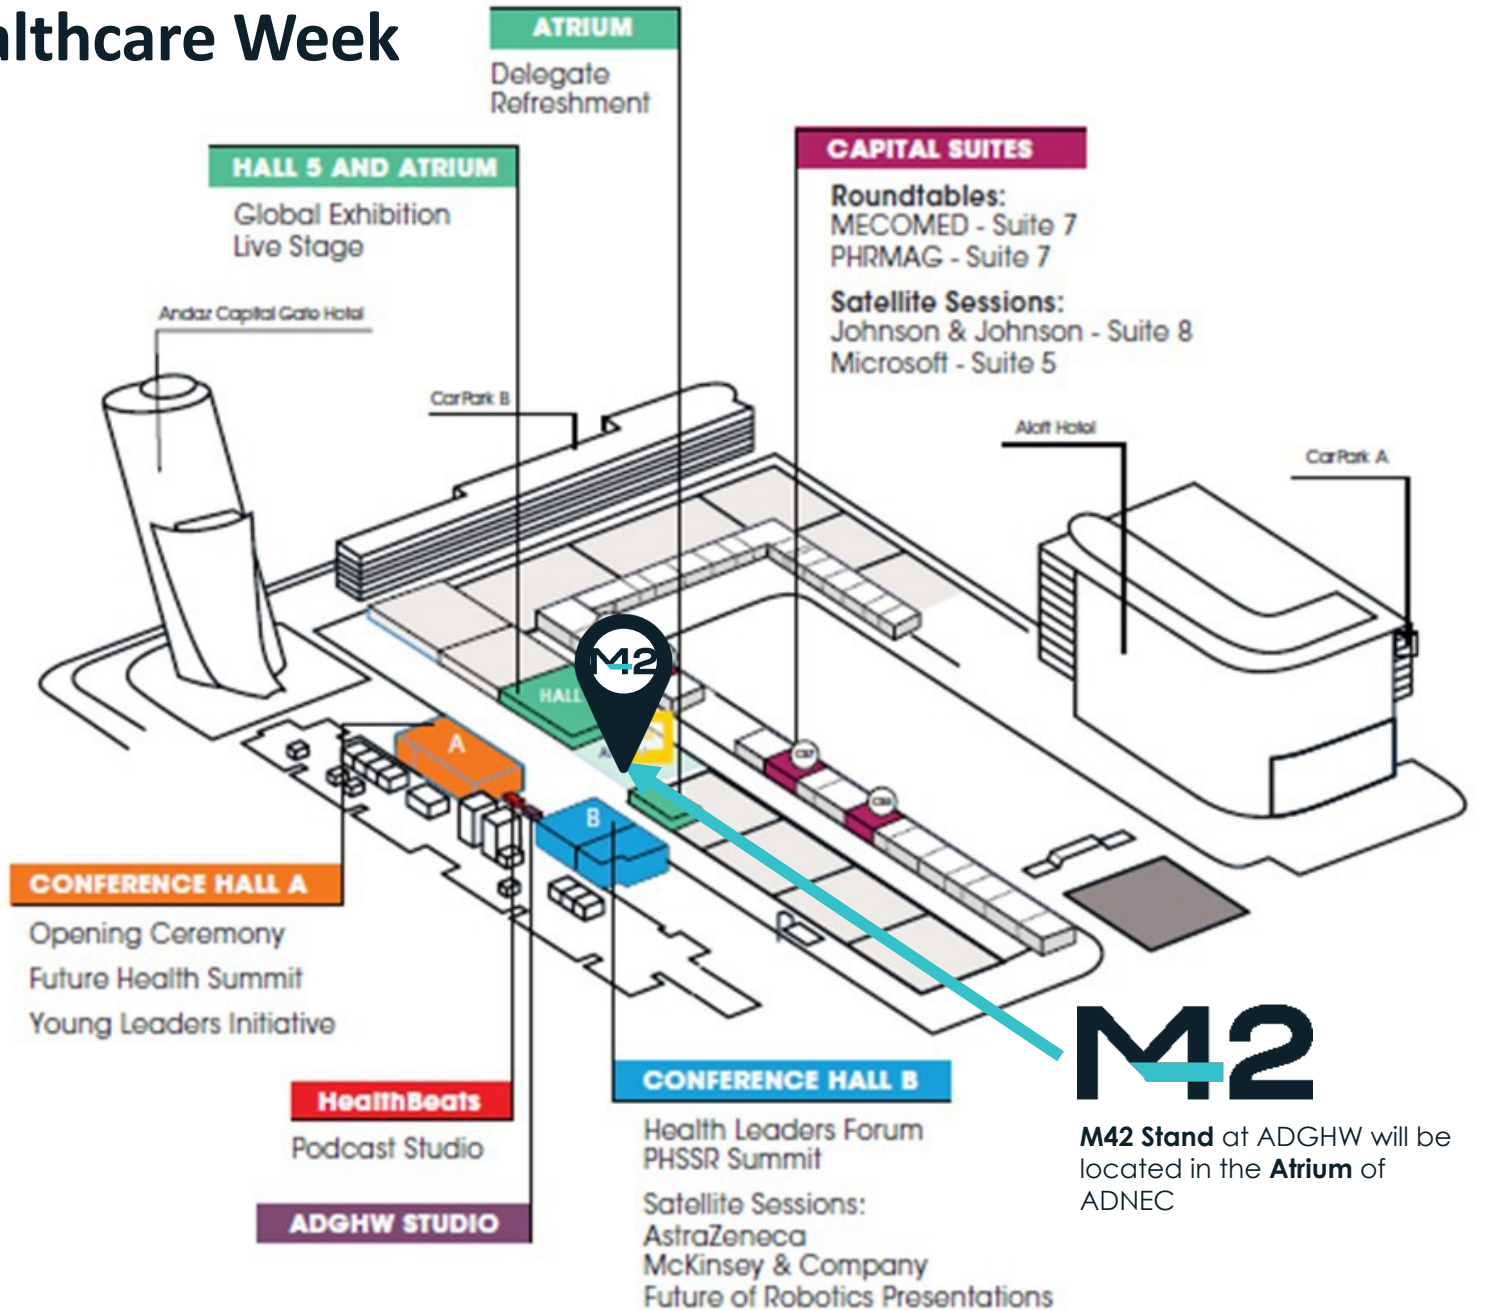

# M42 at Abu Dhabi Global Healthcare Week Floor Plan

- Conference Hall A
- Conference Hall B
- Hall 5, Atrium & Delegate Refreshments
- Capital Suites 5, 7, 8 & 10
- HealthBeats Podcast Studio
- ADGHW Studio

## Car Park B

Car Park B is closest to Andaz Capital Gate Hotel and can be accessed from Al Multaqa Street.

## Car Park D

Car Park D is conveniently located close to the Al Khaleej Al Arabi Park 4 and provides easy access to Marina Hall. Entrance is on Al Khaleej Al Arabi Street.

## Car Park E

Car Park E is conveniently located close to the Marina Hall and provides easy access to ADNEC Centre Abu Dhabi. Entrance is immediately after Marina Hall on Al Khaleej Al Arabi Street.